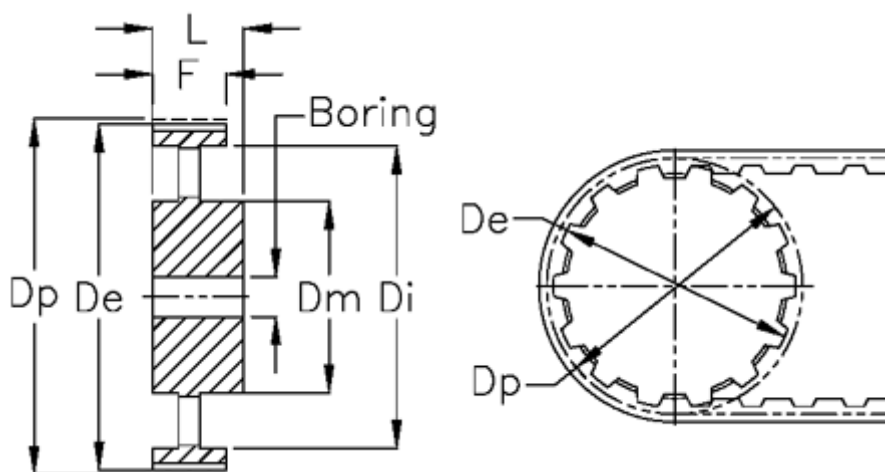

Data Sheet

Article number: 604145216040
Description: Timing belt pulley with hub
HTD 216 14M 40

Measures

Bore	= 28	Type	= 14M
De	= 959.76	Weight	= 62.5
Di	= 920	Width	= 40
Dm	= 150		
Dp	= 962.57		
F	= 54		
L	= 69		
Tooth number	= 216		